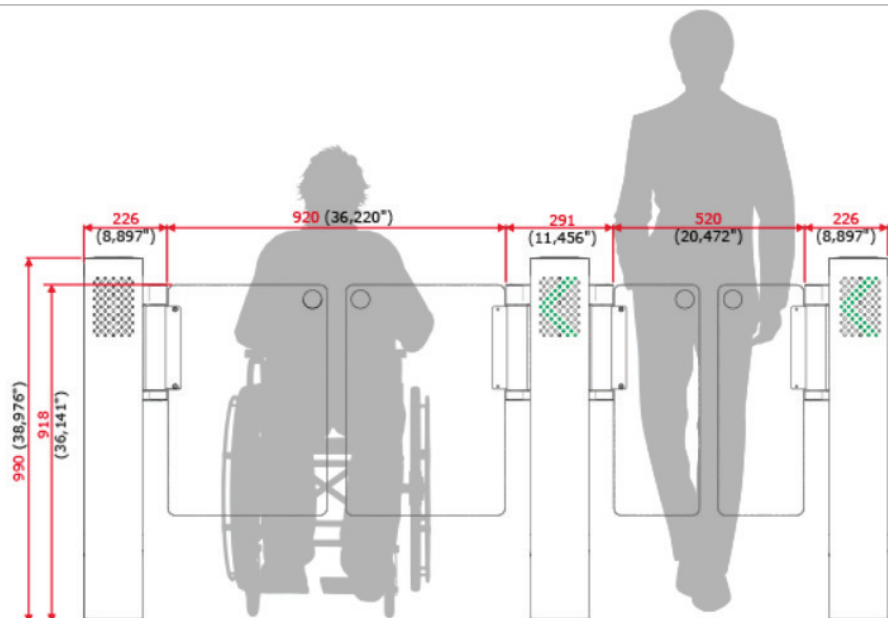

DIMENSIONS (mm)

GERAN® Butaanstraat 23
7463 PG Rijssen
P: +31(0)548-543000
www.geran-access.com
physical access control products

digicon
beyond technology.

+55 51 3489 8793
www.digicon.com.br
/digicontecnologia
/company/digicon-international

www.digicon.com.br/en
Rua Nissin Castiel, 640 • Gravataí • RS
Zip Code 94045-420 • (51) 3489 8900