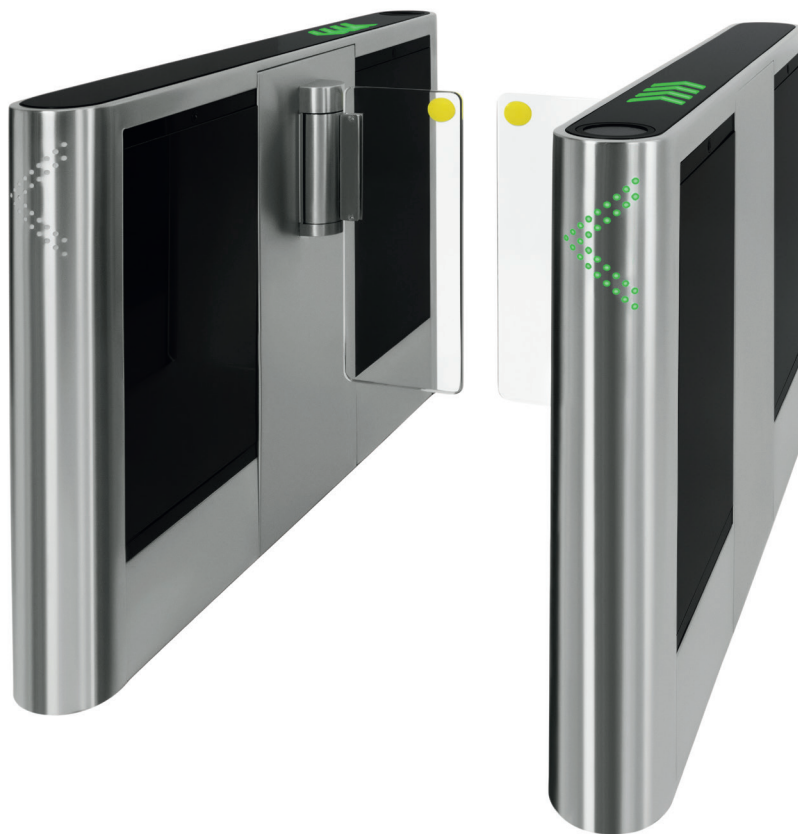

## Swing Gate Doors

The dGate is the result of the intense analysis of global architectural and design trends associated with thorough mechanical, electrical and electronic engineering. It offers sophistication and reliability, with 90 degrees swing gate doors, which offer more comfort to the user.

## TECHNICAL FEATURES

- Cabinet in brushed stainless steel AISI 304 made of 0,079 in (2 mm) plate;
- Swing gate doors, in Polycarbonate, 0,47 in (12 mm) thick;
- Internal side doors, with key locks, to ease access for maintenance and configuration purposes;
- Dedicated microprocessor controls acceleration and deceleration of the door's movement speed, optimizing the passage flow;
- High performance silent and brushless motor;
- Encoder motor board provides precise positioning of its doors;
- Indicators for visual and audible alarm;
- Anti-fraud detection with audible alarm detects piggy-back and tailgating attempts, unauthorized access and backward movements;
- Direction control: enables two-way operation, can be configurable to work in different directions of passage;
- Anti-panic feature: in case of an emergency (no power), doors remain tensionless to grant free flow to all users
- Gate cabinet has large internal space to integrate access controller and/or other devices;
- Full range power input (90 to 240VAC);
- Consumption: 25W (standby) and 300W (operating)
- Upper pictogram with RGB LED high brightness, with individual brightness control for each color;.
- Front pictogram with bicolor LEDs, with individual brightness control for color;
- Passage control performed by 10 infrared sensors