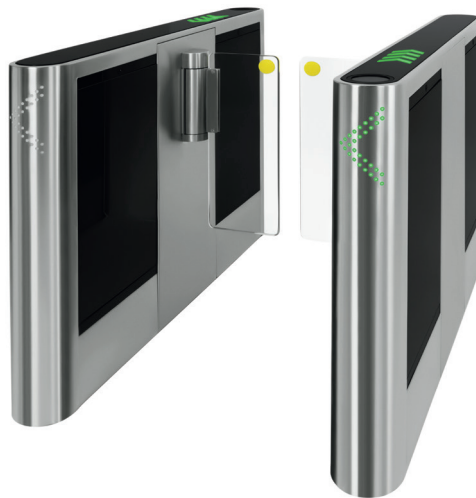

TECHNICAL FEATURES

- Cabinet in brushed stainless steel AISI 304 made of 0,079 in (2 mm) plate;
- Swing gate doors, in Polycarbonate, 0,47 in (12 mm) thick;
- Internal side doors, with key locks, to ease access for maintenance and configuration purposes;
- Dedicated microprocessor controls acceleration and deceleration of the door's movement speed, optimizing the passage flow;
- High performance silent and brushless motor;
- Encoder motor board provides precise positioning of its doors;
- Indicators for visual and audible alarm;
- Anti-fraud detection with audible alarm detects piggy-back and tailgating attempts, unauthorized access and backward movements;
- Direction control: enables two-way operation, can be configurable to work in different directions of passage;
- Anti-panic feature: in case of an emergency (no power), doors remain tensionless to grant free flow to all users
- Gate cabinet has large internal space to integrate access controller and/or other devices;
- Full range power input (90 to 240VAC);
- Consumption: 25W (standby) and 300W (operating)
- Upper pictogram with RGB LED high brightness, with individual brightness control for each color;.
- Front pictogram with bicolor LEDs, with individual brightness control for color;
- Passage control performed by 10 infrared sensors

MODEL

Swing Gate Doors