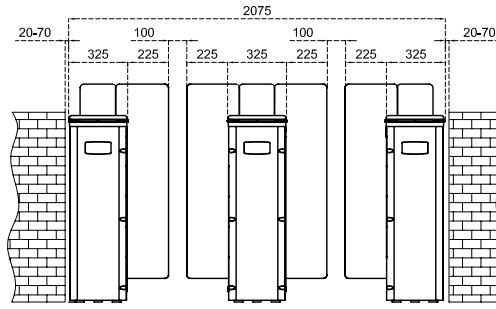

Dimensions (mm)

SG 55 S-S
Glass Wing Height : 900 mm

SG 55 S-C
Glass Wing Height : 900 mm

SG 55 M-S
Glass Wing Height : 1200 mm

SG 55 M-C
Glass Wing Height : 1200 mm

SG 55 T-S
Glass Wing Height : 2000 mm

SG 55 T-C
Glass Wing Height : 2000 mm