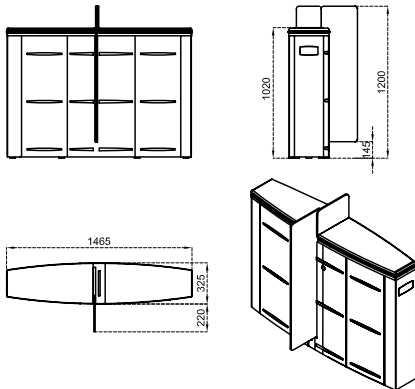

Dimensions (mm)

SG 55 S-S
Glass Wing Height : 900 mm

SG 55 S-C
Glass Wing Height : 900 mm

SG 55 M-S
Glass Wing Height : 1200 mm

SG 55 M-C
Glass Wing Height : 1200 mm

SG 55 T-S
Glass Wing Height : 2000 mm

SG 55 T-C
Glass Wing Height : 2000 mm