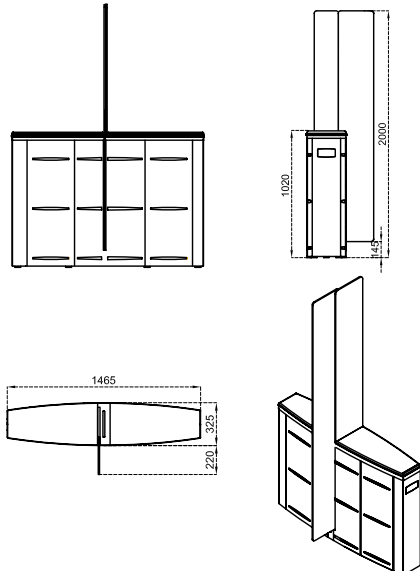

Dimensions (mm)

SG 55 S-S
Glass Wing Height : 900 mm

SG 55 S-C
Glass Wing Height : 900 mm

SG 55 M-S
Glass Wing Height : 1200 mm

SG 55 M-C
Glass Wing Height : 1200 mm

SG 55 T-S
Glass Wing Height : 2000 mm

SG 55 T-C
Glass Wing Height : 2000 mm