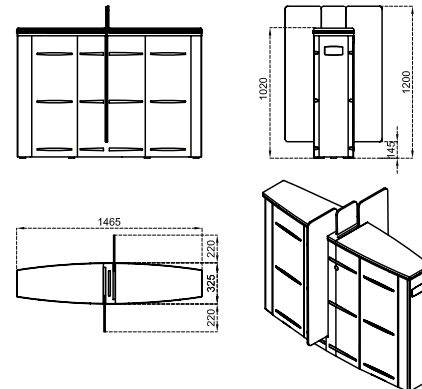

Dimensions (mm)

SG 55 S-S
Glass Wing Height : 900 mm

SG 55 S-C
Glass Wing Height : 900 mm

SG 55 M-S
Glass Wing Height : 1200 mm

SG 55 M-C
Glass Wing Height : 1200 mm

SG 55 T-S
Glass Wing Height : 2000 mm

SG 55 T-C
Glass Wing Height : 2000 mm