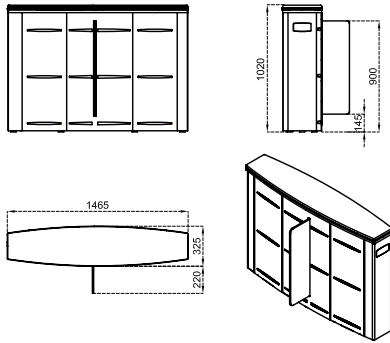

Dimensions (mm)

SG 55 S-S
Glass Wing Height : 900 mm

SG 55 S-C
Glass Wing Height : 900 mm

SG 55 M-S
Glass Wing Height : 1200 mm

SG 55 M-C
Glass Wing Height : 1200 mm

SG 55 T-S
Glass Wing Height : 2000 mm

SG 55 T-C
Glass Wing Height : 2000 mm