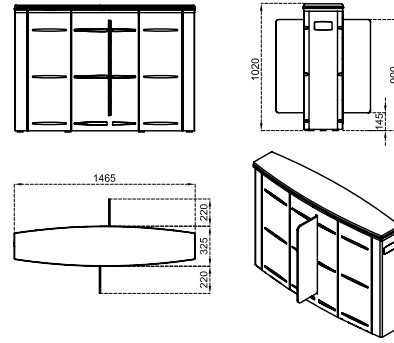

Dimensions (mm)

SG 55 S-S
Glass Wing Height : 900 mm

SG 55 S-C
Glass Wing Height : 900 mm

SG 55 M-S
Glass Wing Height : 1200 mm

SG 55 M-C
Glass Wing Height : 1200 mm

SG 55 T-S
Glass Wing Height : 2000 mm

SG 55 T-C
Glass Wing Height : 2000 mm